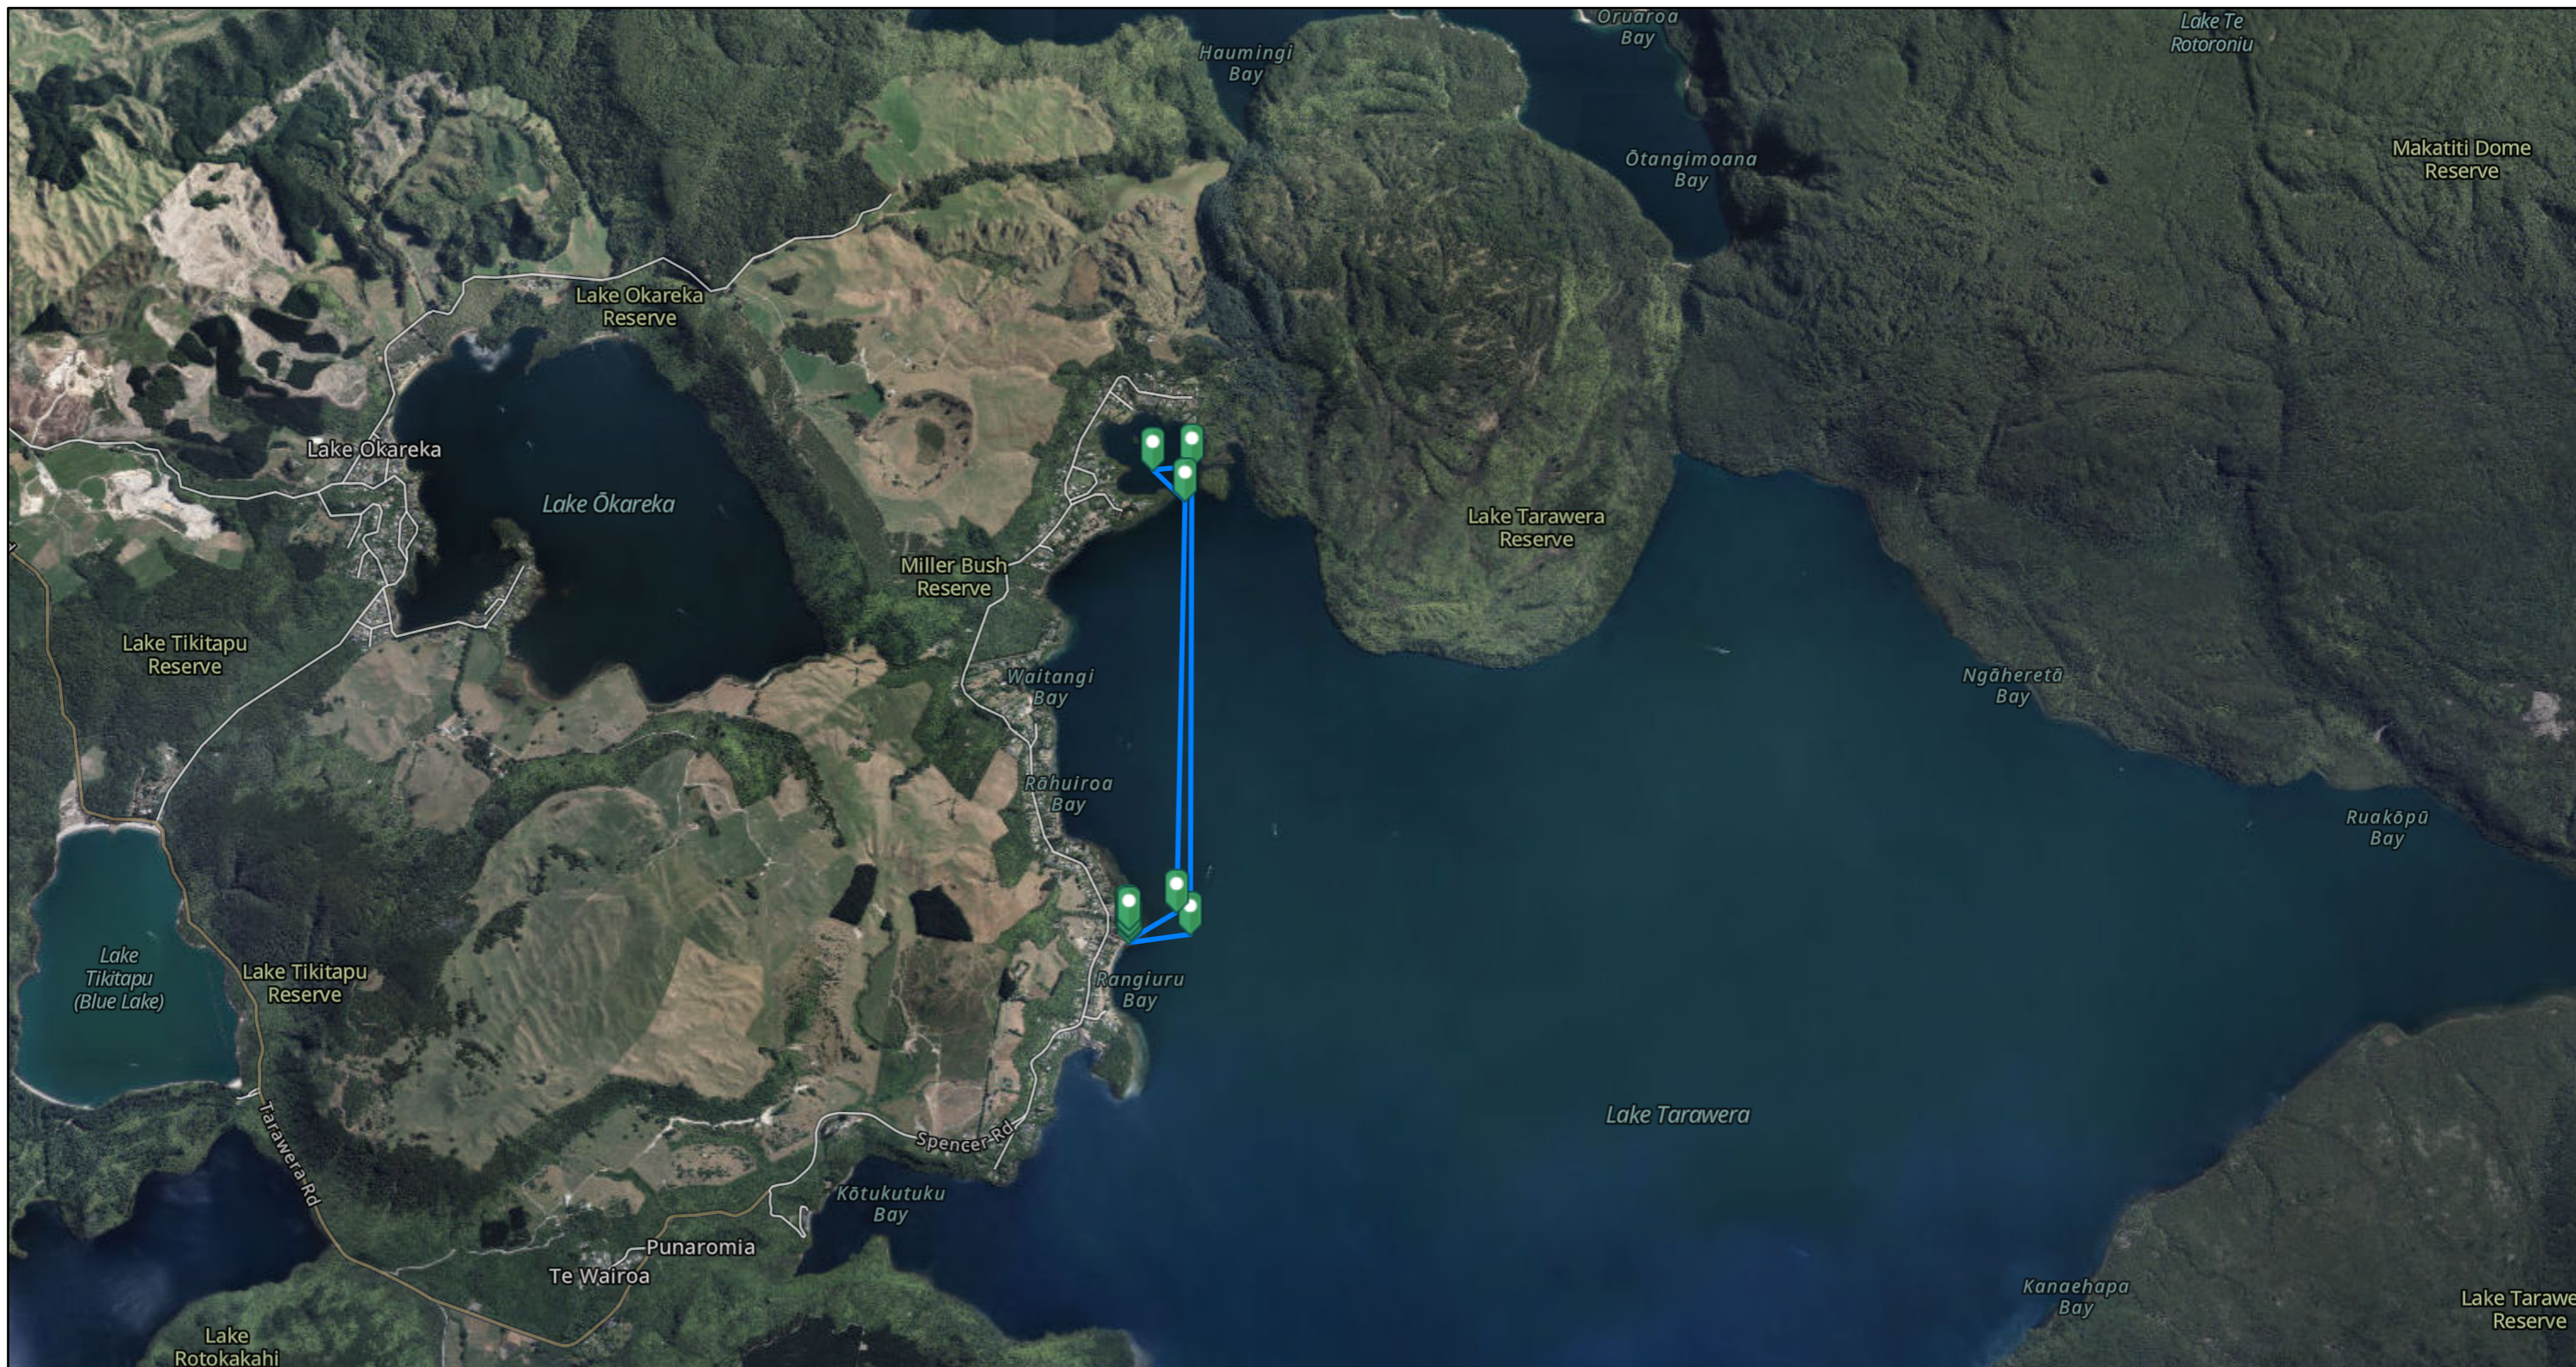

Rotohoe Race 2 5km Option 1

19/04/2023, 2:55:59 pm

1:36,112

Eagle Technology, LINZ, StatsNZ, NIWA, Natural Earth, © OpenStreetMap contributors., Eagle Technology, Land Information New Zealand, GEBCO, Community maps contributors